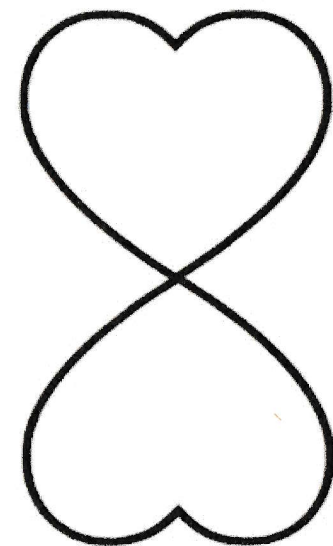

# Roll and Draw The Love Bug

antennas

eyes

nose

arms

legs

mouth

[www.CraftyFunParties.com](http://www.CraftyFunParties.com)

Roll the dice and draw all the parts to your love bug.  
First player to have all six parts on the love bug wins.