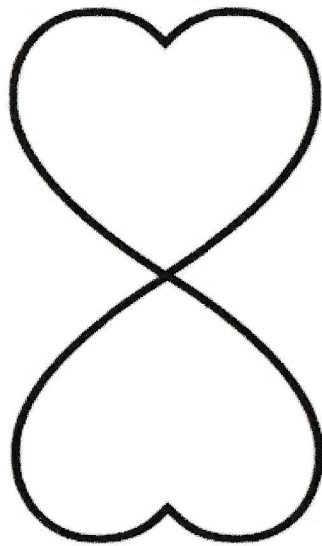

# Roll and Draw The Love Bug

antennas

eyes

nose

arms

legs

mouth

[www.CraftyFunParties.com](http://www.CraftyFunParties.com)

Roll the dice and draw all the parts to your love bug.  
First player to have all six parts on the love bug wins.